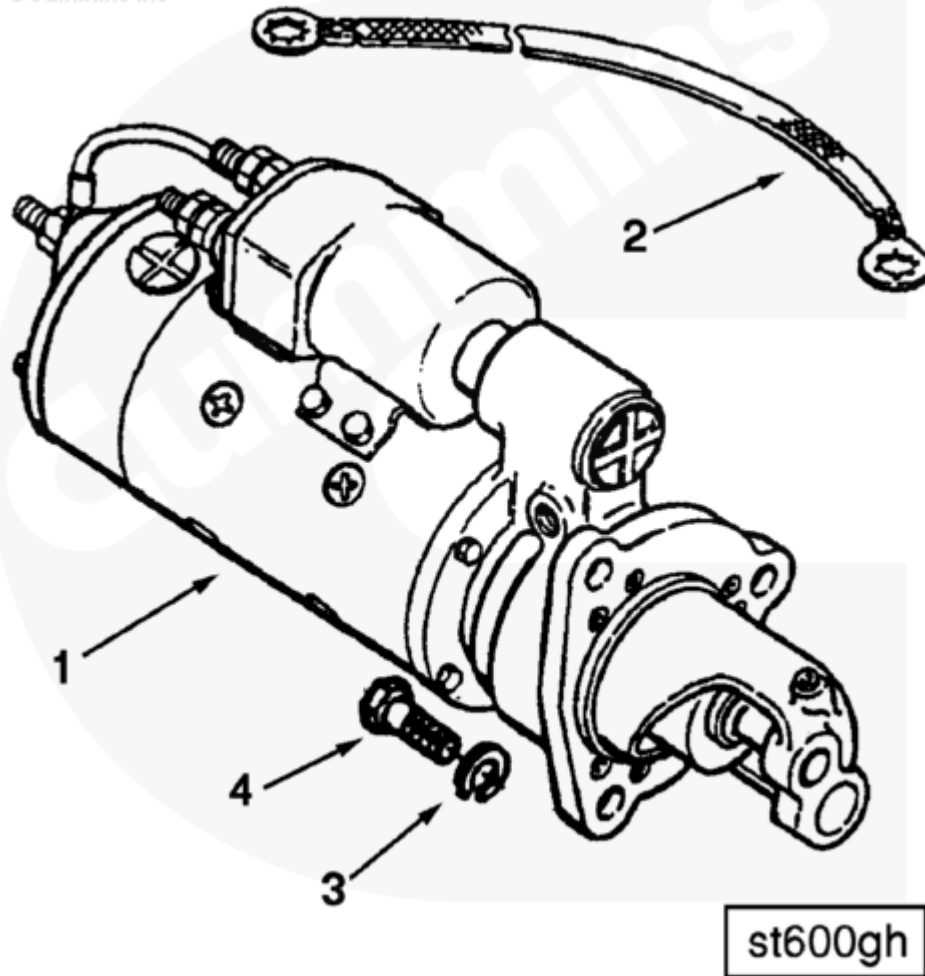

Parts Catalog - Option Detail

Electronic Parts Catalog - Option Detail				
Option	Group	Graphic	Film Card	Date
ST6006-04	13.05	st600gh	K38	25-SEP-06
Engines	GTA38, K38, KTA38GC CM558, QSK38 CM2150 K106, QSK38 CM2150 MCRS, QSK38 CM850 MCRS			

©Cummins Inc

[SMALL](#) | [MEDIUM](#) | [LARGE](#)

Cart	Ref No	Part Number	Part Description	Required	Remarks
View My Cart					
		ST6006-04	Starter		Manufactured by Delco Remy,...(More)
					branded for Cummins. 24volt
					starters mounted in pairs on
					right bank side of engine.

					For use with SAE number "0"
					and "00" flywheel housings.
<input type="checkbox"/>	1	3636817	Starting Motor	2	
<input type="checkbox"/>	2	3018924	Ground Wire	2	
<input type="checkbox"/>	3	S 603	Lock Washer	6	5/8 in.
<input type="checkbox"/>	4	158250	Twelve Point Cap Screw	6	5/8 - 11 X 1 3/4 Inch.